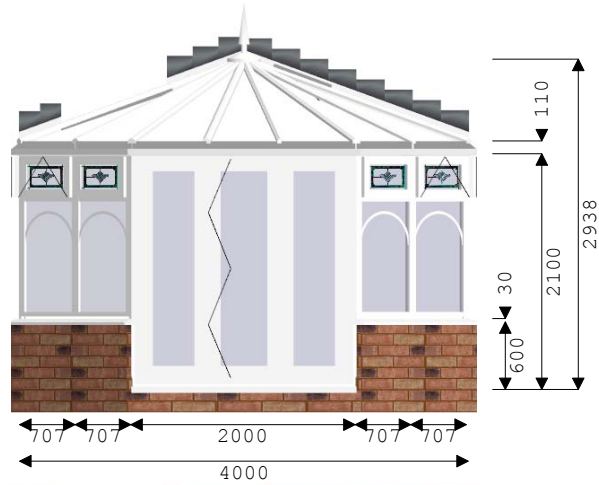

**3 Bay Victorian Standard**

£ 9400.00 inc VAT

20. March 2006

Please note: the dimensions on this report are external.  
Generated using ComfortableConservatories © 2006 ComfortableSoftware.com

**Conservatory '3D 6 views'**