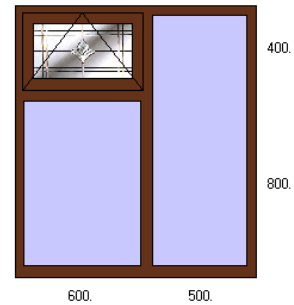

Order No: ORD0007E
James Bloggs
25
Tinings Way
Somerton
somerset
TA11 6SB

3. April 2006 Installation

Product Casement, Style 027, Quantity 1, Width 1100, Height 1200, Colour Mahogany, Locking Espag, Hinges Standard, Glazing Double, Glazing Bead Internally, Unit Thickness 28mm, Glass Thickness pane 1 4mm, Glass Thickness pane 2 4mm, Glass Pattern pane 1 Clear, Glass Pattern pane 2 Clear, Glass Strength pane 1 Anealed, Glass Strength pane 2 Anealed, LowE Yes, Spacer bar White, Glass Effect RBF32 RegaLead, Location Bedroom 3

Item comment:

This window is above the conservatory, handle with extreme care.

Product FrenchDoor, Style 250, Quantity 1, Width 1800, Height 2100, Colour White, Handles Gold, Locking Espag, Hinges Standard, Door Hinges Standard, Door Opening In, Glazing Double, Glazing Bead Internally, Unit Thickness 28mm, Glass Thickness pane 1 4mm, Glass Thickness pane 2 4mm, Glass Pattern pane 1 Clear, Glass Pattern pane 2 Clear, Glass Strength pane 1 Anealed, Glass Strength pane 2 Anealed, LowE Yes, Spacer bar Silver, Location Conservatory