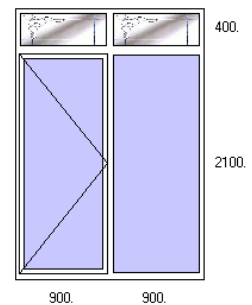

Quote No: QU0036D  
Dave Gohen  
19 Sycamore Way  
Chelsea Road  
Somewhere  
Exampleshire  
DEM 001

3. April 2006

Quotation

Product Casement, Style 045, Quantity 1, Width 1200, Height 1200, Colour Mahogany, Locking Espag, Hinges Standard, Glazing Double, Glazing Bead Internally, Unit Thickness 28mm, Glass Thickness pane 1 4mm, Glass Thickness pane 2 4mm, Glass Pattern pane 1 Clear, Glass Pattern pane 2 Clear, Glass Strength pane 1 Anealed, Glass Strength pane 2 Anealed, LowE Yes, Spacer bar White, Glass Effect RBF57 RegaLead  
Price per item £ 394.12

Product Tilt n Slide Patio, Style 298, Quantity 1, Width 1800, Height 2500, Colour White, Handles Gold, Locking Espag, Hinges Standard, Door Hinges Standard, Glazing Double, Glazing Bead Internally, Unit Thickness 28mm, Glass Thickness pane 1 4mm, Glass Thickness pane 2 4mm, Glass Pattern pane 1 Clear, Glass Pattern pane 2 Clear, Glass Strength pane 1 Anealed, Glass Strength pane 2 Anealed, LowE Yes, Spacer bar Silver, Glass Effect RBF24 RegaLead  
Price per item £ 677.94

Product TiltTurn, Style 085, Quantity 1, Width 1000, Height 1000, Colour Oak, Handles Gold, Locking Espag, Hinges Standard, Glazing Double, Glazing Bead Internally, Unit Thickness 26mm, Glass Thickness pane 1 4mm, Glass Thickness pane 2 4mm, Glass Pattern pane 1 Clear, Glass Pattern pane 2 Clear, Glass Strength pane 1 Anealed, Glass Strength pane 2 Anealed, LowE Yes, Spacer bar Silver  
Price per item £ 335.29