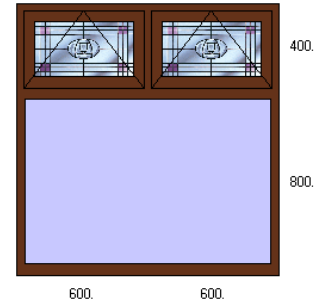

Quote No: QU0036D  
Dave Gohen  
19 Sycamore Way  
Chelsea Road  
Somewhere  
Exampleshire  
DEM 001

3. April 2006

Quotation

Product Casement, Style 045, Quantity 1, Width 1200, Height 1200, Colour Mahogany, Locking Espag, Hinges Standard, Glazing Double, Glazing Bead Internally, Unit Thickness 28mm, Glass Thickness pane 1 4mm, Glass Thickness pane 2 4mm, Glass Pattern pane 1 Clear, Glass Pattern pane 2 Clear, Glass Strength pane 1 Anealed, Glass Strength pane 2 Anealed, LowE Yes, Spacer bar White, Glass Effect RBF57 RegaLead  
Price per item £ 394.12

Product Tilt n Slide Patio, Style 298, Quantity 1, Width 1800, Height 2500, Colour White, Handles Gold, Locking Espag, Hinges Standard, Door Hinges Standard, Glazing Double, Glazing Bead Internally, Unit Thickness 28mm, Glass Thickness pane 1 4mm, Glass Thickness pane 2 4mm, Glass Pattern pane 1 Clear, Glass Pattern pane 2 Clear, Glass Strength pane 1 Anealed, Glass Strength pane 2 Anealed, LowE Yes, Spacer bar Silver, Glass Effect RBF24 RegaLead  
Price per item £ 677.94

Product TiltTurn, Style 085, Quantity 1, Width 1000, Height 1000, Colour Oak, Handles Gold, Locking Espag, Hinges Standard, Glazing Double, Glazing Bead Internally, Unit Thickness 26mm, Glass Thickness pane 1 4mm, Glass Thickness pane 2 4mm, Glass Pattern pane 1 Clear, Glass Pattern pane 2 Clear, Glass Strength pane 1 Anealed, Glass Strength pane 2 Anealed, LowE Yes, Spacer bar Silver  
Price per item £ 335.29