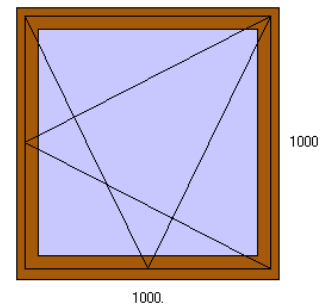

Quote No: QU0036D  
Dave Gohen  
19 Sycamore Way  
Chelsea Road  
Somewhere  
Exampleshire  
DEM 001

3. April 2006

Quotation

Product Casement, Style 045, Quantity 1, Width 1200, Height 1200, Colour Mahogany, Locking Espag, Hinges Standard, Glazing Double, Glazing Bead Internally, Unit Thickness 28mm, Glass Thickness pane 1 4mm, Glass Thickness pane 2 4mm, Glass Pattern pane 1 Clear, Glass Pattern pane 2 Clear, Glass Strength pane 1 Anealed, Glass Strength pane 2 Anealed, LowE Yes, Spacer bar White, Glass Effect RBF57 RegaLead  
Price per item £ 394.12

Product Tilt n Slide Patio, Style 298, Quantity 1, Width 1800, Height 2500, Colour White, Handles Gold, Locking Espag, Hinges Standard, Door Hinges Standard, Glazing Double, Glazing Bead Internally, Unit Thickness 28mm, Glass Thickness pane 1 4mm, Glass Thickness pane 2 4mm, Glass Pattern pane 1 Clear, Glass Pattern pane 2 Clear, Glass Strength pane 1 Anealed, Glass Strength pane 2 Anealed, LowE Yes, Spacer bar Silver, Glass Effect RBF24 RegaLead  
Price per item £ 677.94

Product TiltTurn, Style 085, Quantity 1, Width 1000, Height 1000, Colour Oak, Handles Gold, Locking Espag, Hinges Standard, Glazing Double, Glazing Bead Internally, Unit Thickness 26mm, Glass Thickness pane 1 4mm, Glass Thickness pane 2 4mm, Glass Pattern pane 1 Clear, Glass Pattern pane 2 Clear, Glass Strength pane 1 Anealed, Glass Strength pane 2 Anealed, LowE Yes, Spacer bar Silver  
Price per item £ 335.29