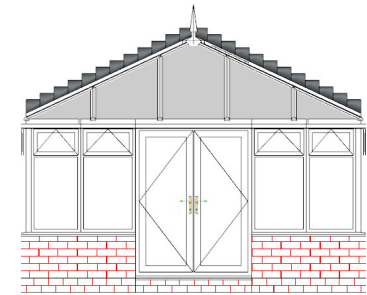

Conservatory Base Plan Report

PLEASE NOTE ALL DIMENSIONS IN MM.
DIMENSIONS TO EXTERNAL WALL.

Edwardian Standard - Colour: White

Base Scale: 1:39
 Conservatory Volume: 47.9 Cubic Metres
 Floor Area to internal wall: 16.6 sq metres
 Base Area to external wall: 19.7 sq metres

Dwarf Wall Thickness: 250mm
 Dwarf Wall Height: 600mm
 Outer Skin: Brick 100mm
 Cavity: 50mm
 Inner Skin: Block & Plaster 100mm
 Approximate Bricks for Outer Skin: 1416
 Approximate Bricks for Inner Skin: 276