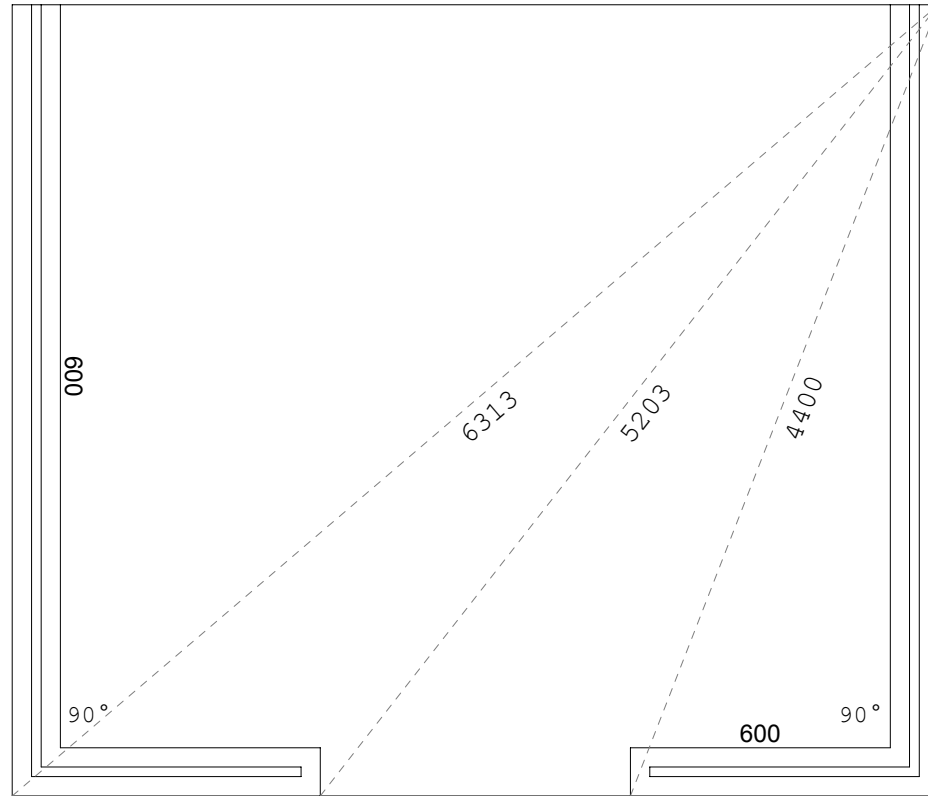

Conservatory Base Plan Report

PLEASE NOTE ALL DIMENSIONS IN MM.
DIMENSIONS TO EXTERNAL WALL.

Edwardian Standard - Colour: White

Base Scale: 1:39
 Conservatory Volume: 47.9 Cubic Metres
 Floor Area to internal wall: 16.6 sq metres
 Base Area to external wall: 19.7 sq metres

Dwarf Wall Thickness: 250mm
 Dwarf Wall Height: 600mm
 Outer Skin: Brick 100mm
 Cavity: 50mm
 Inner Skin: Block & Plaster 100mm
 Approximate Bricks for Outer Skin: 1416
 Approximate Bricks for Inner Skin: 276