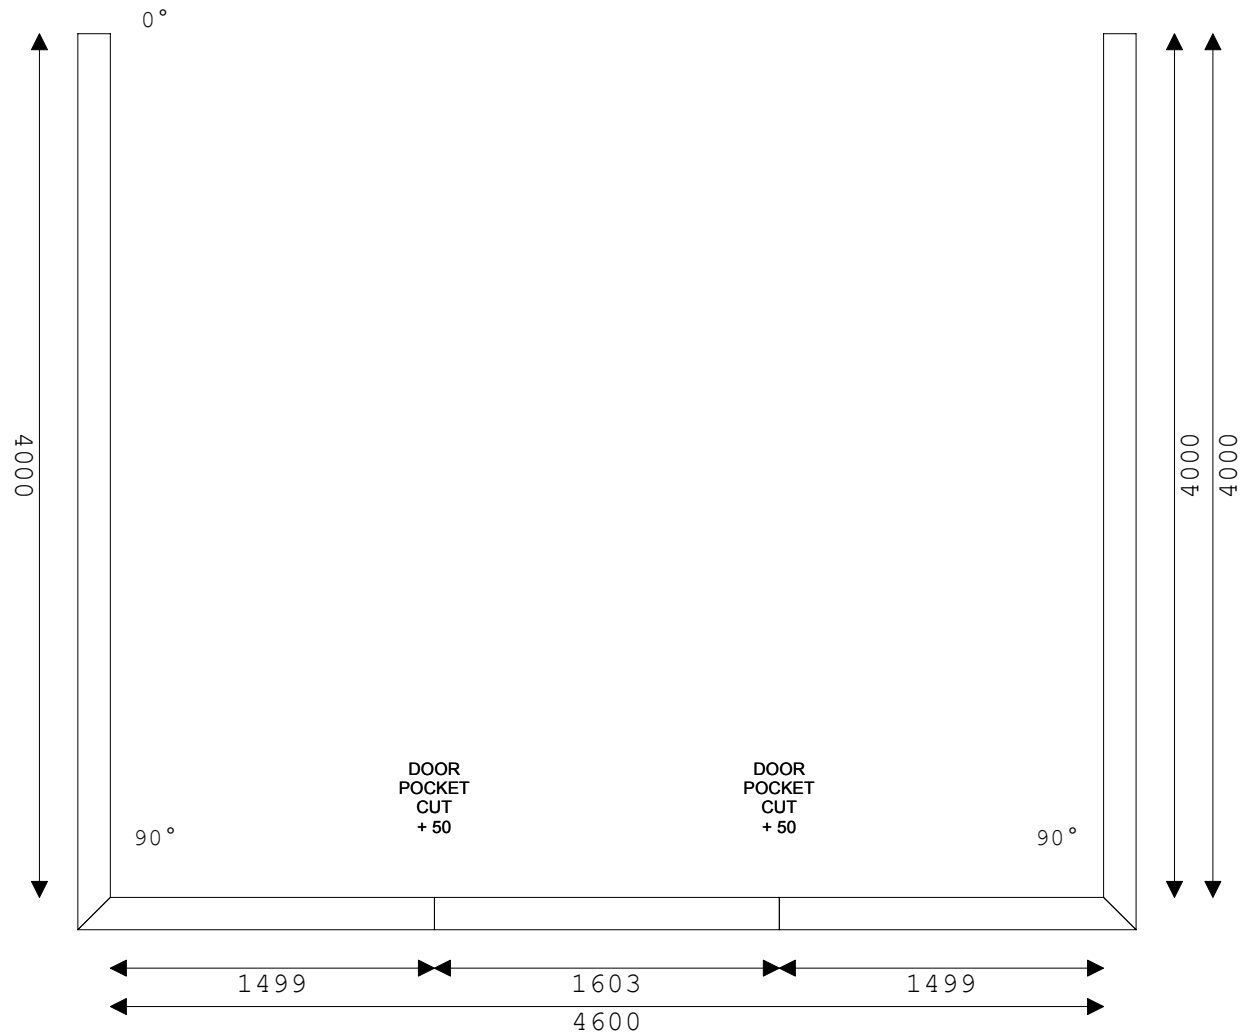

Conservatory Cill Plan Report

PLEASE NOTE ALL DIMENSIONS IN MM.
DIMENSIONS TO INTERNAL CILL.

Style: Edwardian Standard

Colour: White
Drawing Scale: 1:35
Drawn By: Aid
Date: 20/3/2006

Cill:
150mm Cill size 150 x 30
Floor Cill:
150mm Cill size 150 x 30